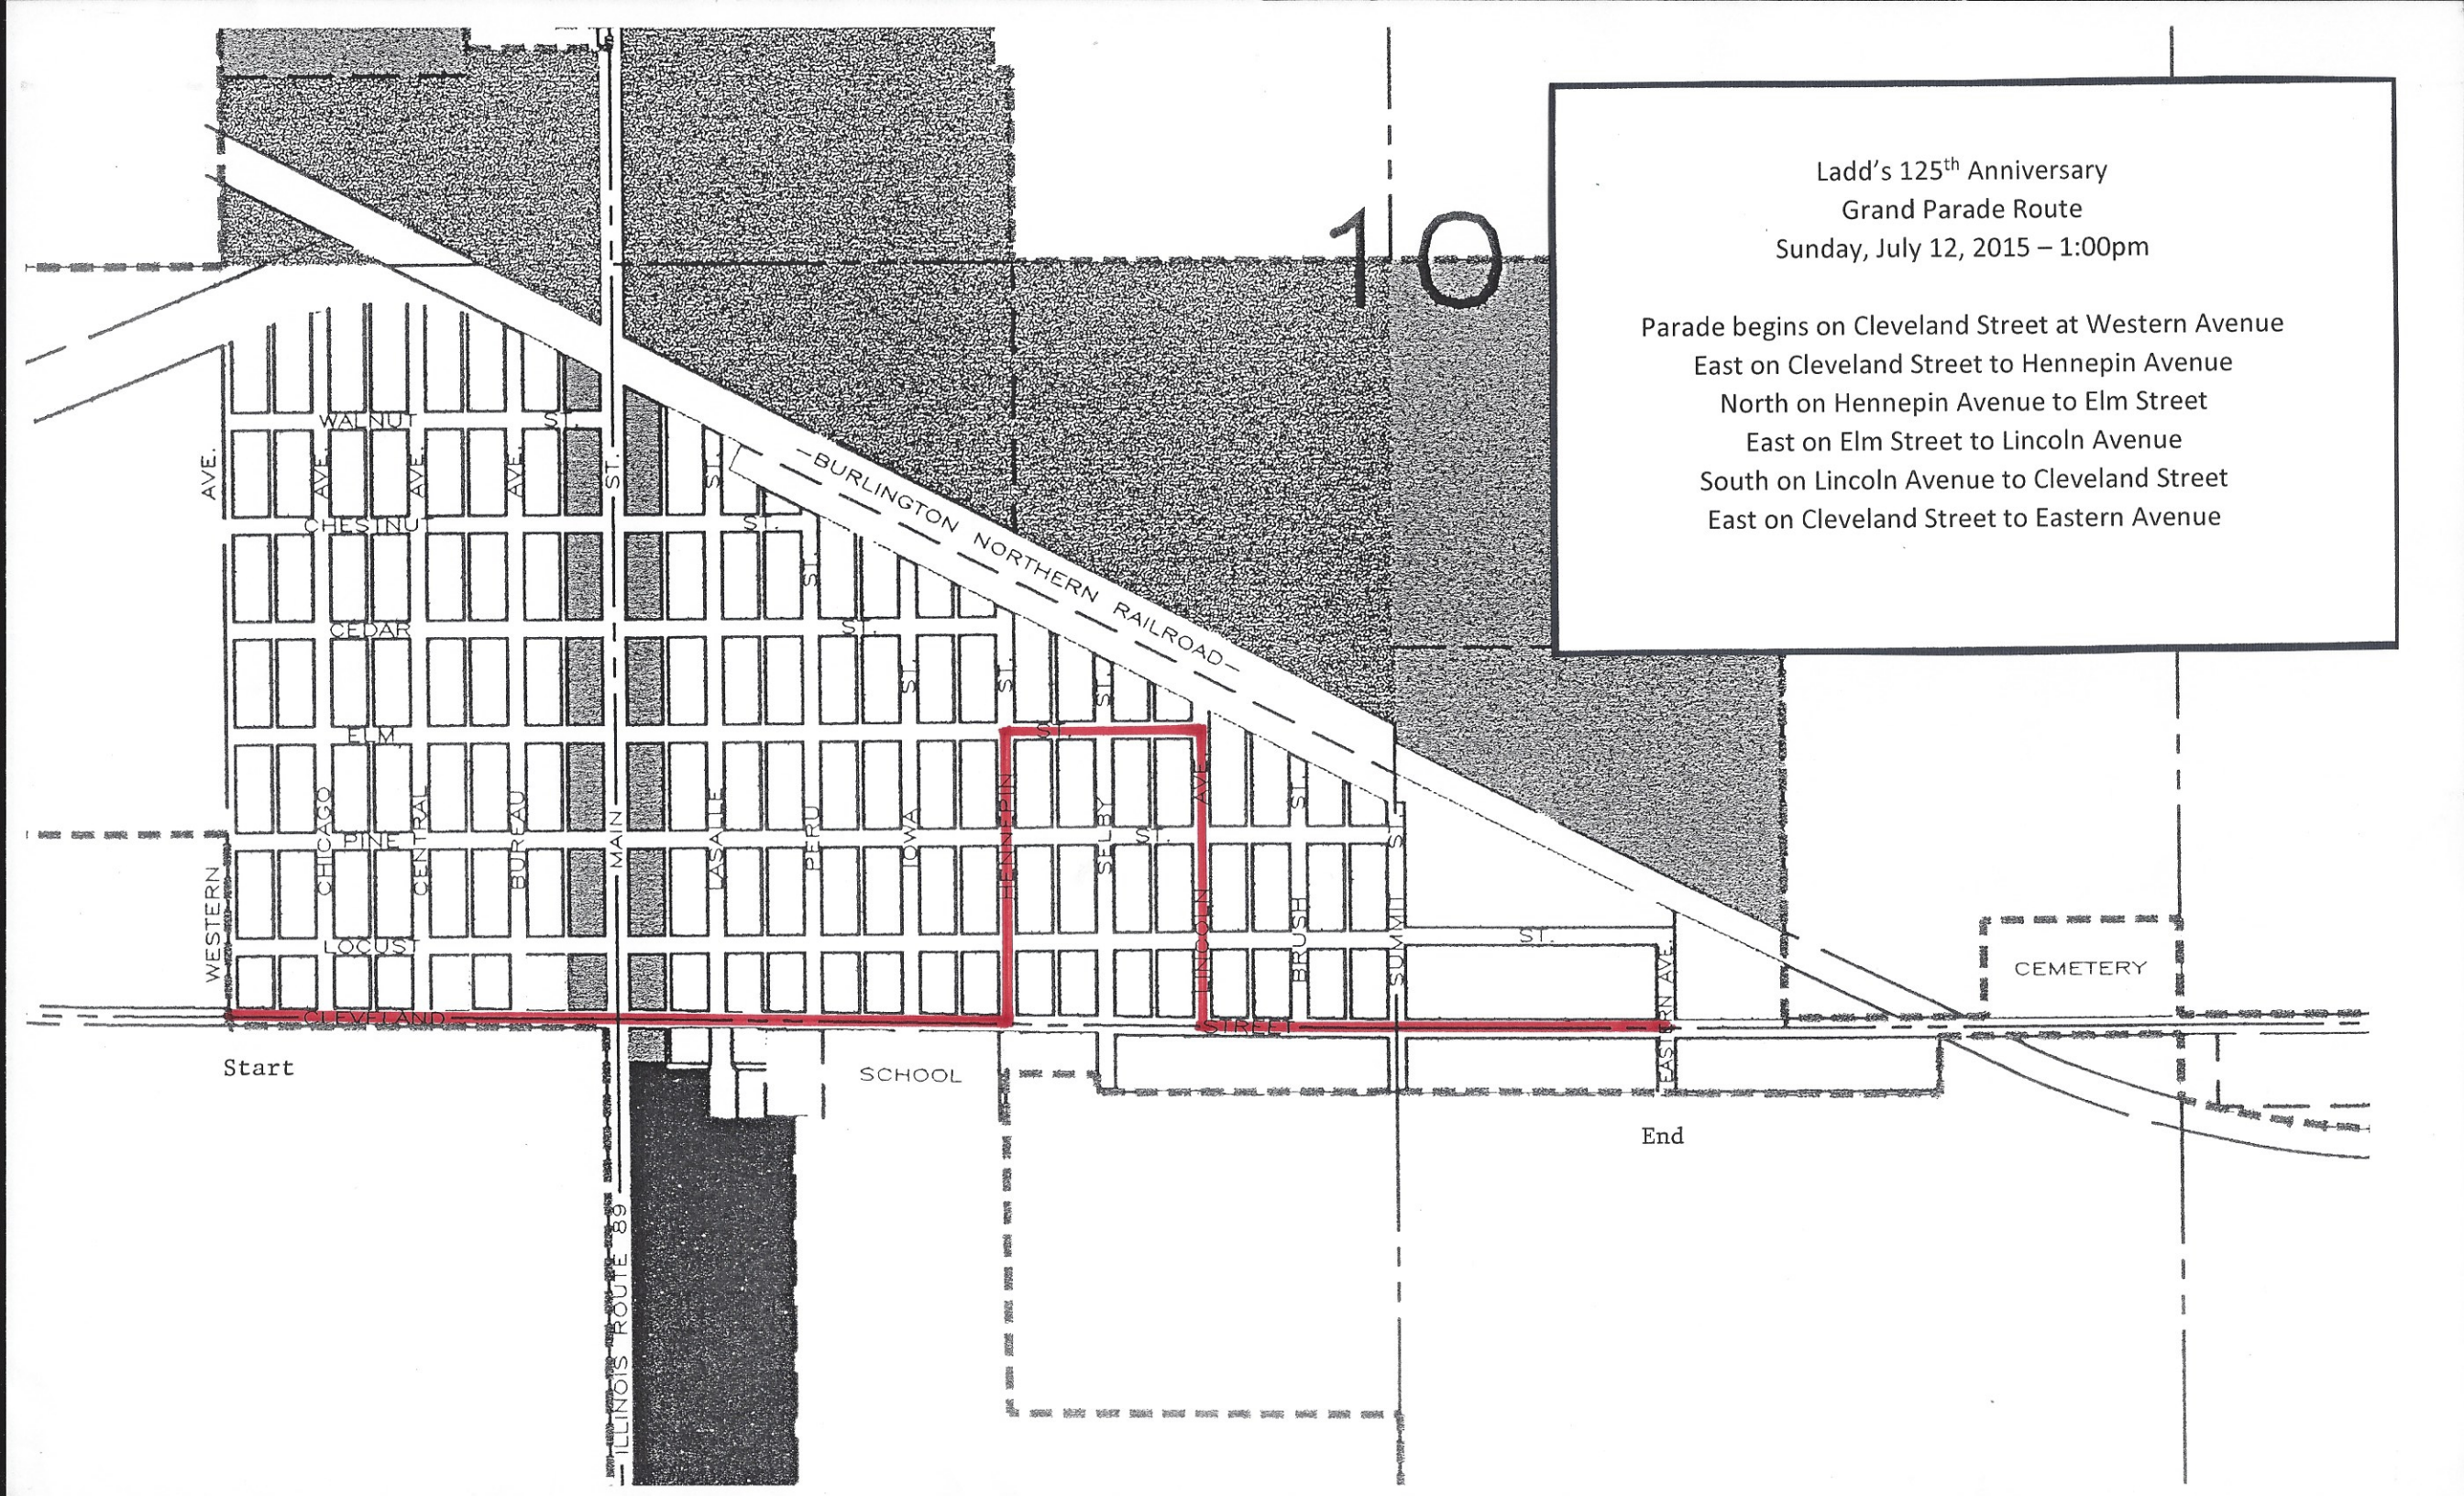

Ladd's 125<sup>th</sup> Anniversary  
Grand Parade Route  
Sunday, July 12, 2015 – 1:00pm

Parade begins on Cleveland Street at Western Avenue  
East on Cleveland Street to Hennepin Avenue  
North on Hennepin Avenue to Elm Street  
East on Elm Street to Lincoln Avenue  
South on Lincoln Avenue to Cleveland Street  
East on Cleveland Street to Eastern Avenue

10

Start

End

CEMETERY

SCHOOL

ILLINOIS ROUTE 89

BURLINGTON NORTHERN RAILROAD

WESTERN AVE.